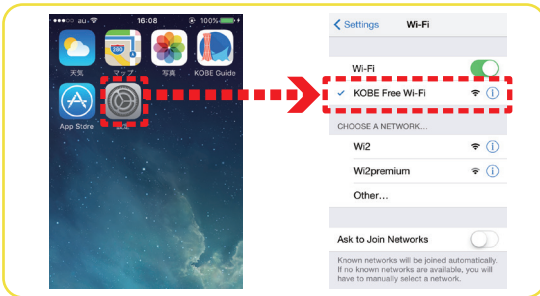

STEP 1 Wi-Fi settings 端末のWi-Fi 設定

Select SSID (wireless network): KOBE Free Wi-Fi on your Wi-Fi setting screen. Next, open an Internet browser on your smartphone or PC.
Wi-Fi 設定画面で KOBE Free Wi-Fi を選択しブラウザを起動してください。

STEP 2 Select Login method ログイン方法の選択

On the terms of service screen, select your preferred login method, either
① "Log-in with SNS account authentication" or
② "Log-in with email address authentication".